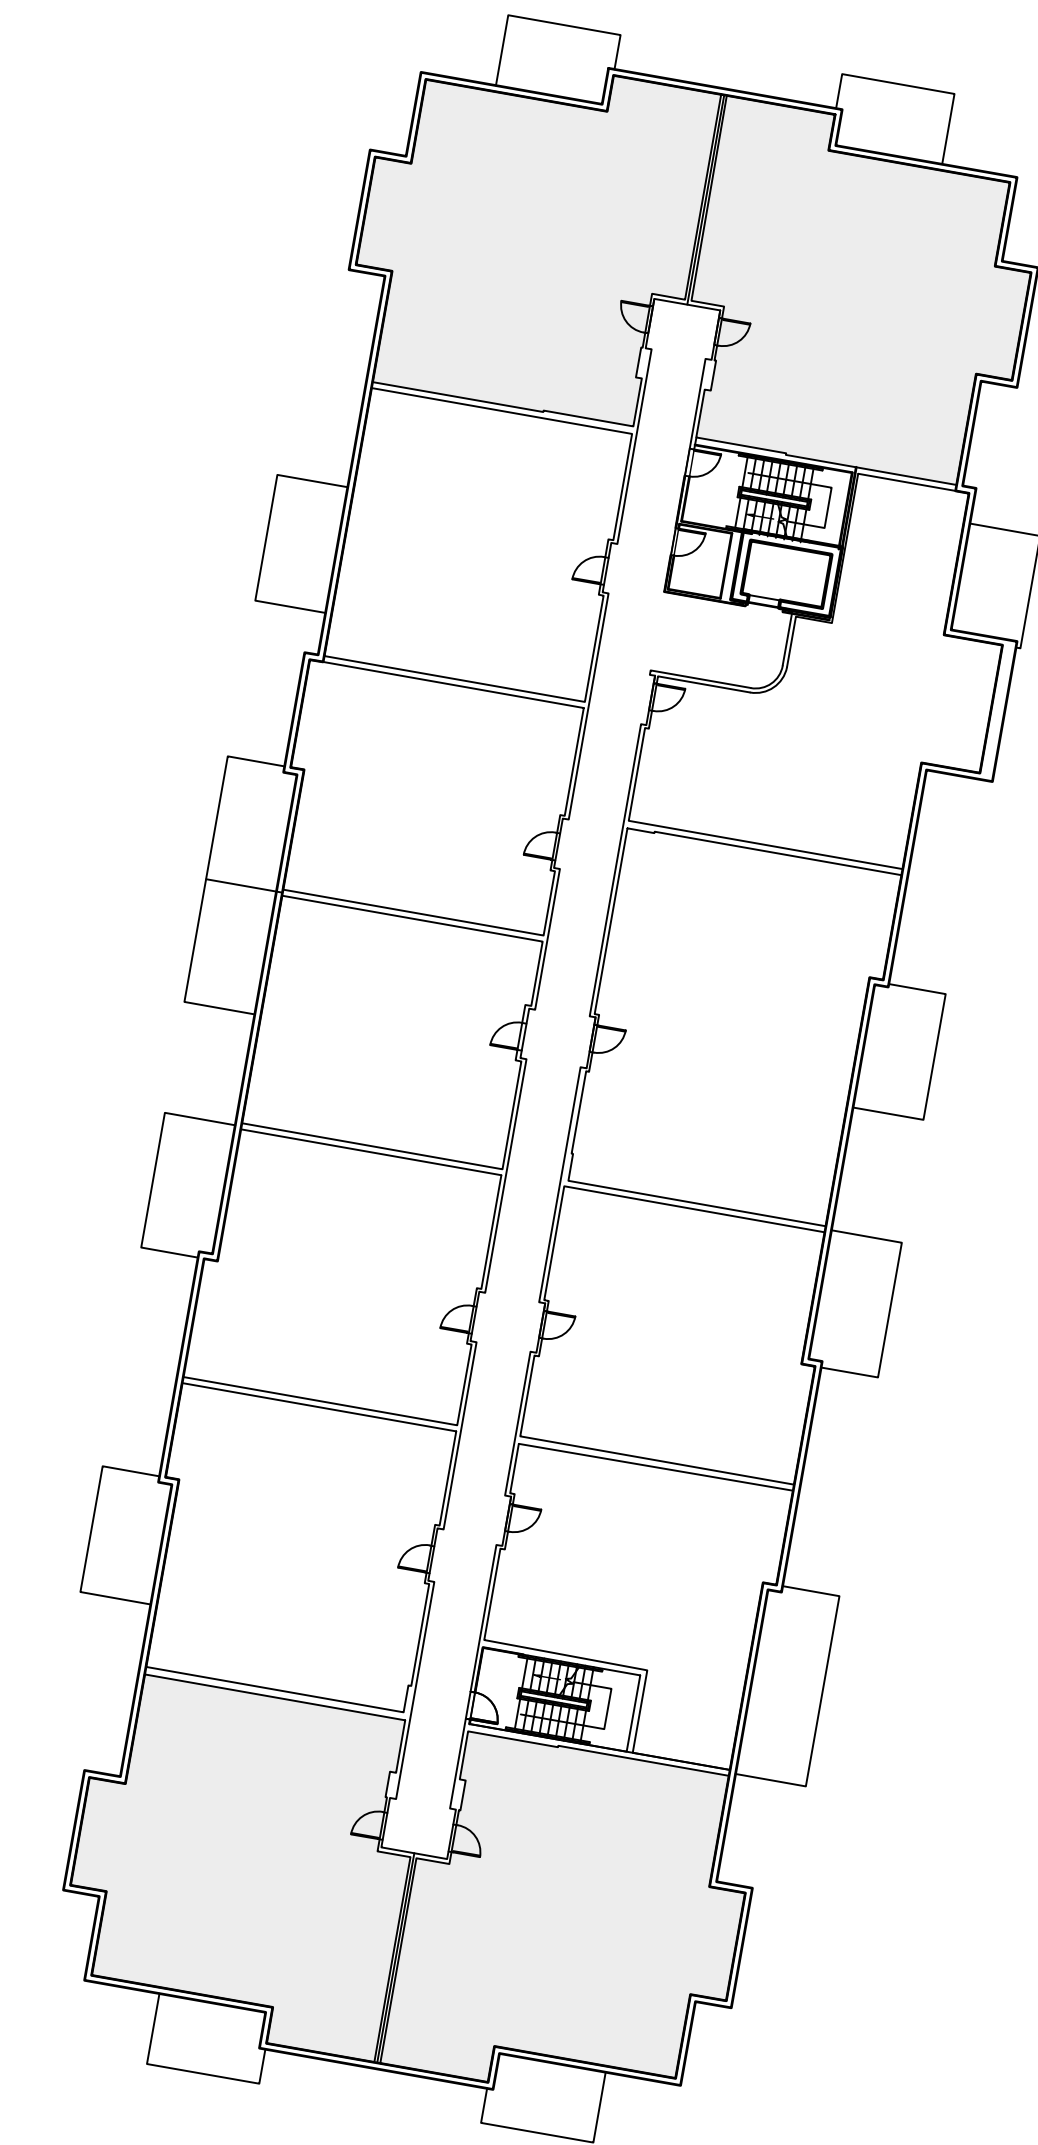

UNIT A
2 BEDROOM, 2 BATHROOM
 1,128 SQ.FT.
 (+ BALCONY 96 SQ.FT.)

TYPICAL FLOOR
BUILDING B