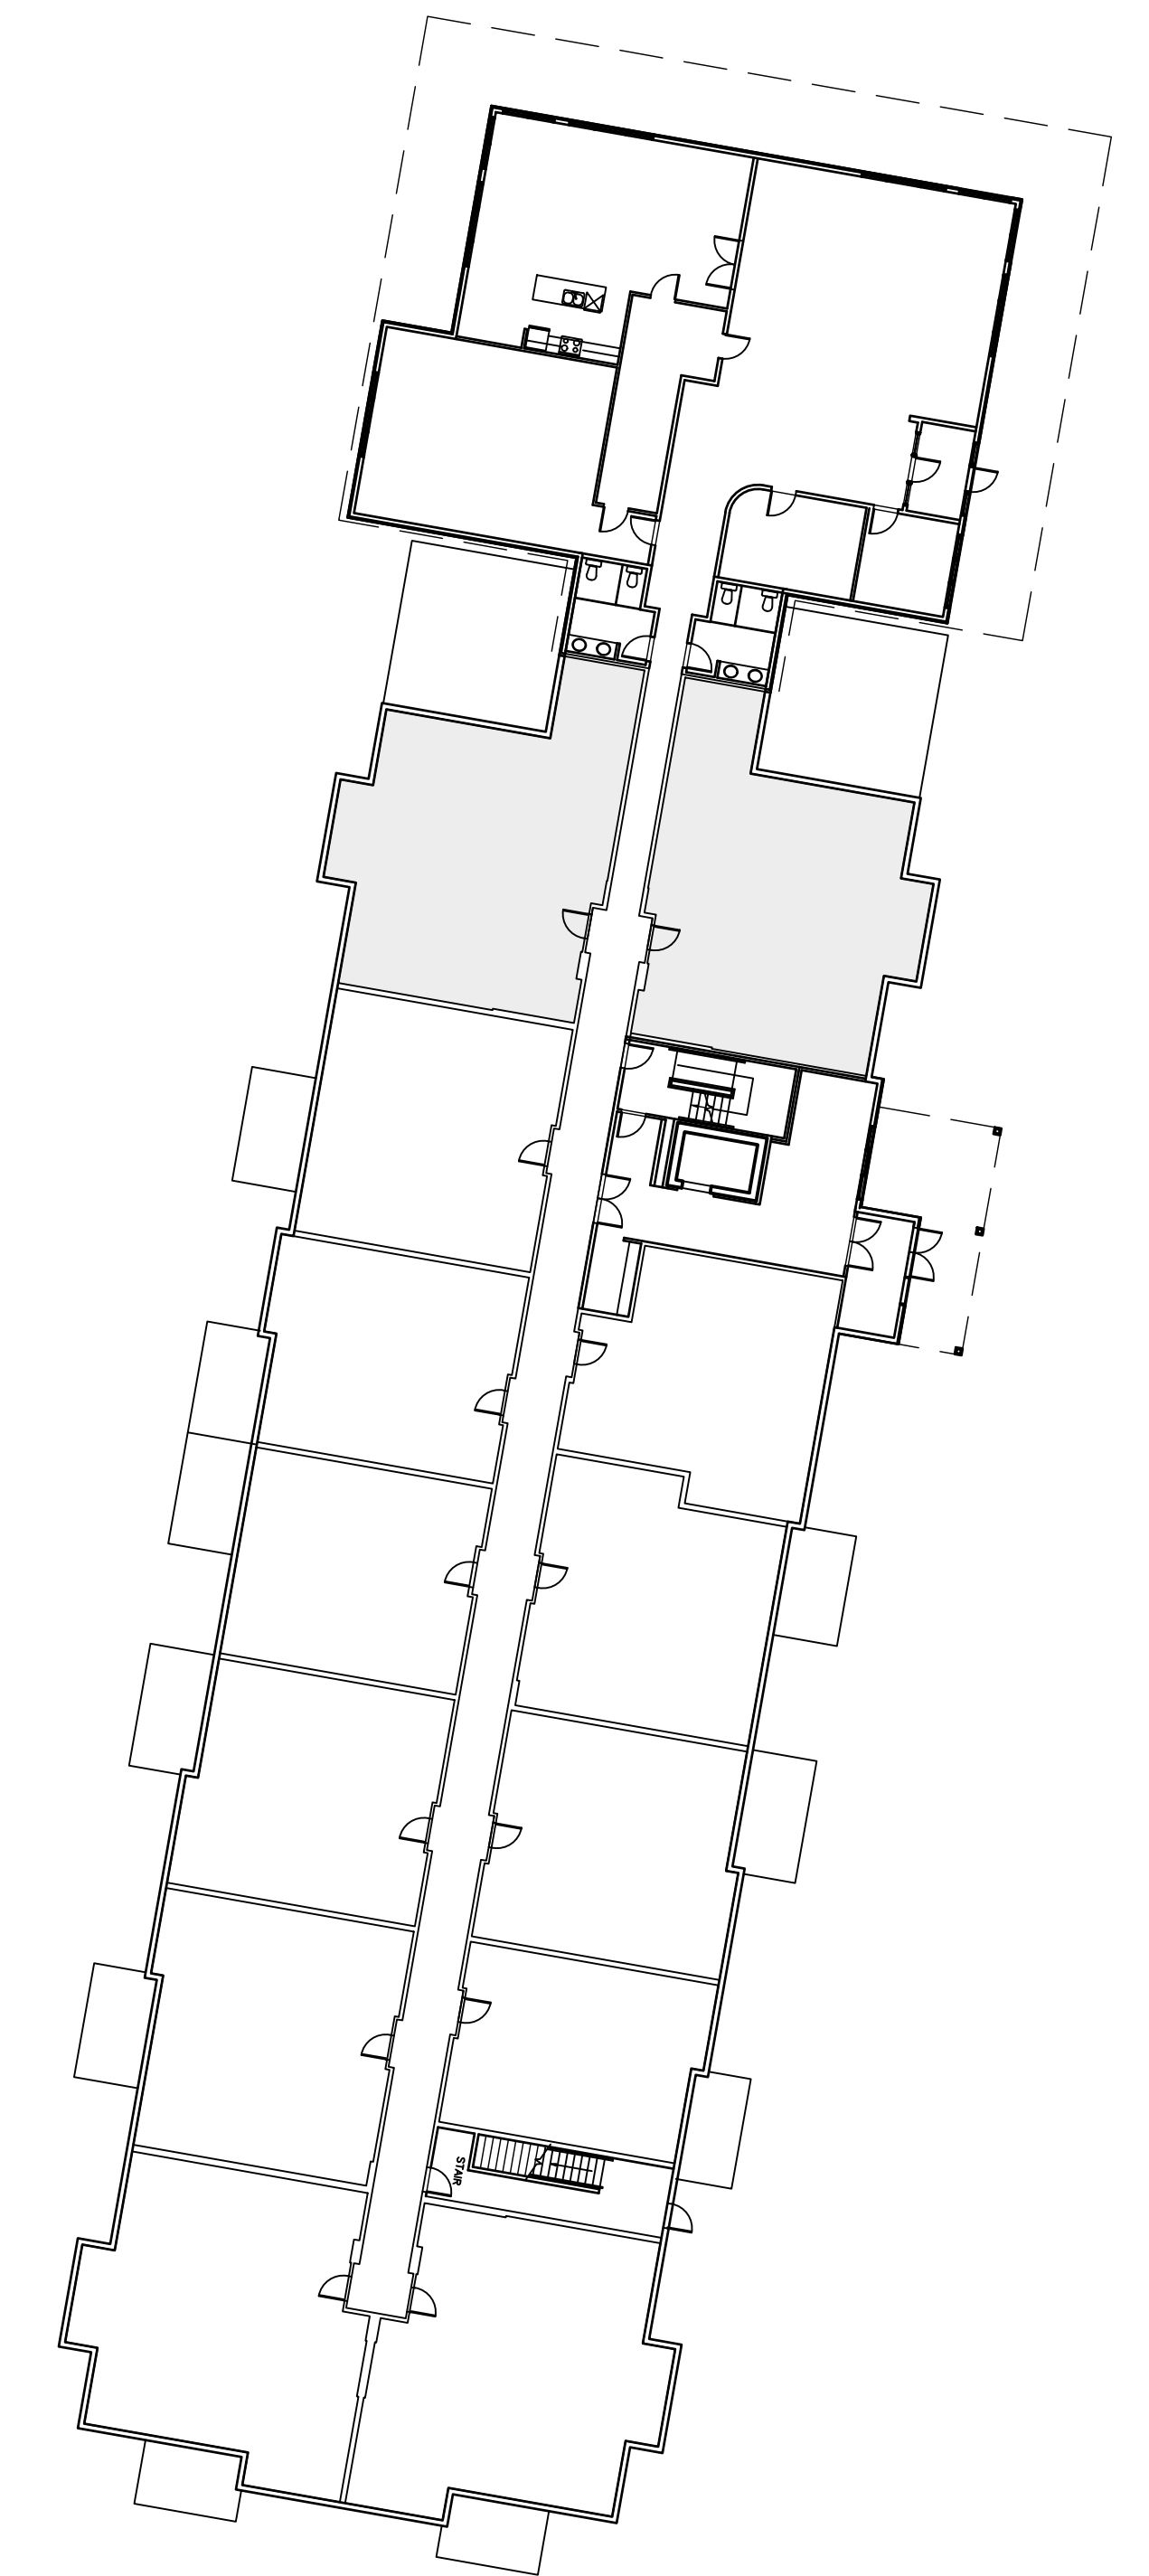

UNIT A1

2 BEDROOM, 2 BATHROOM

1,138 SQ.FT.

(+ BALCONY 96 SQ.FT.)

MAIN FLOOR (1ST)

BUILDING B