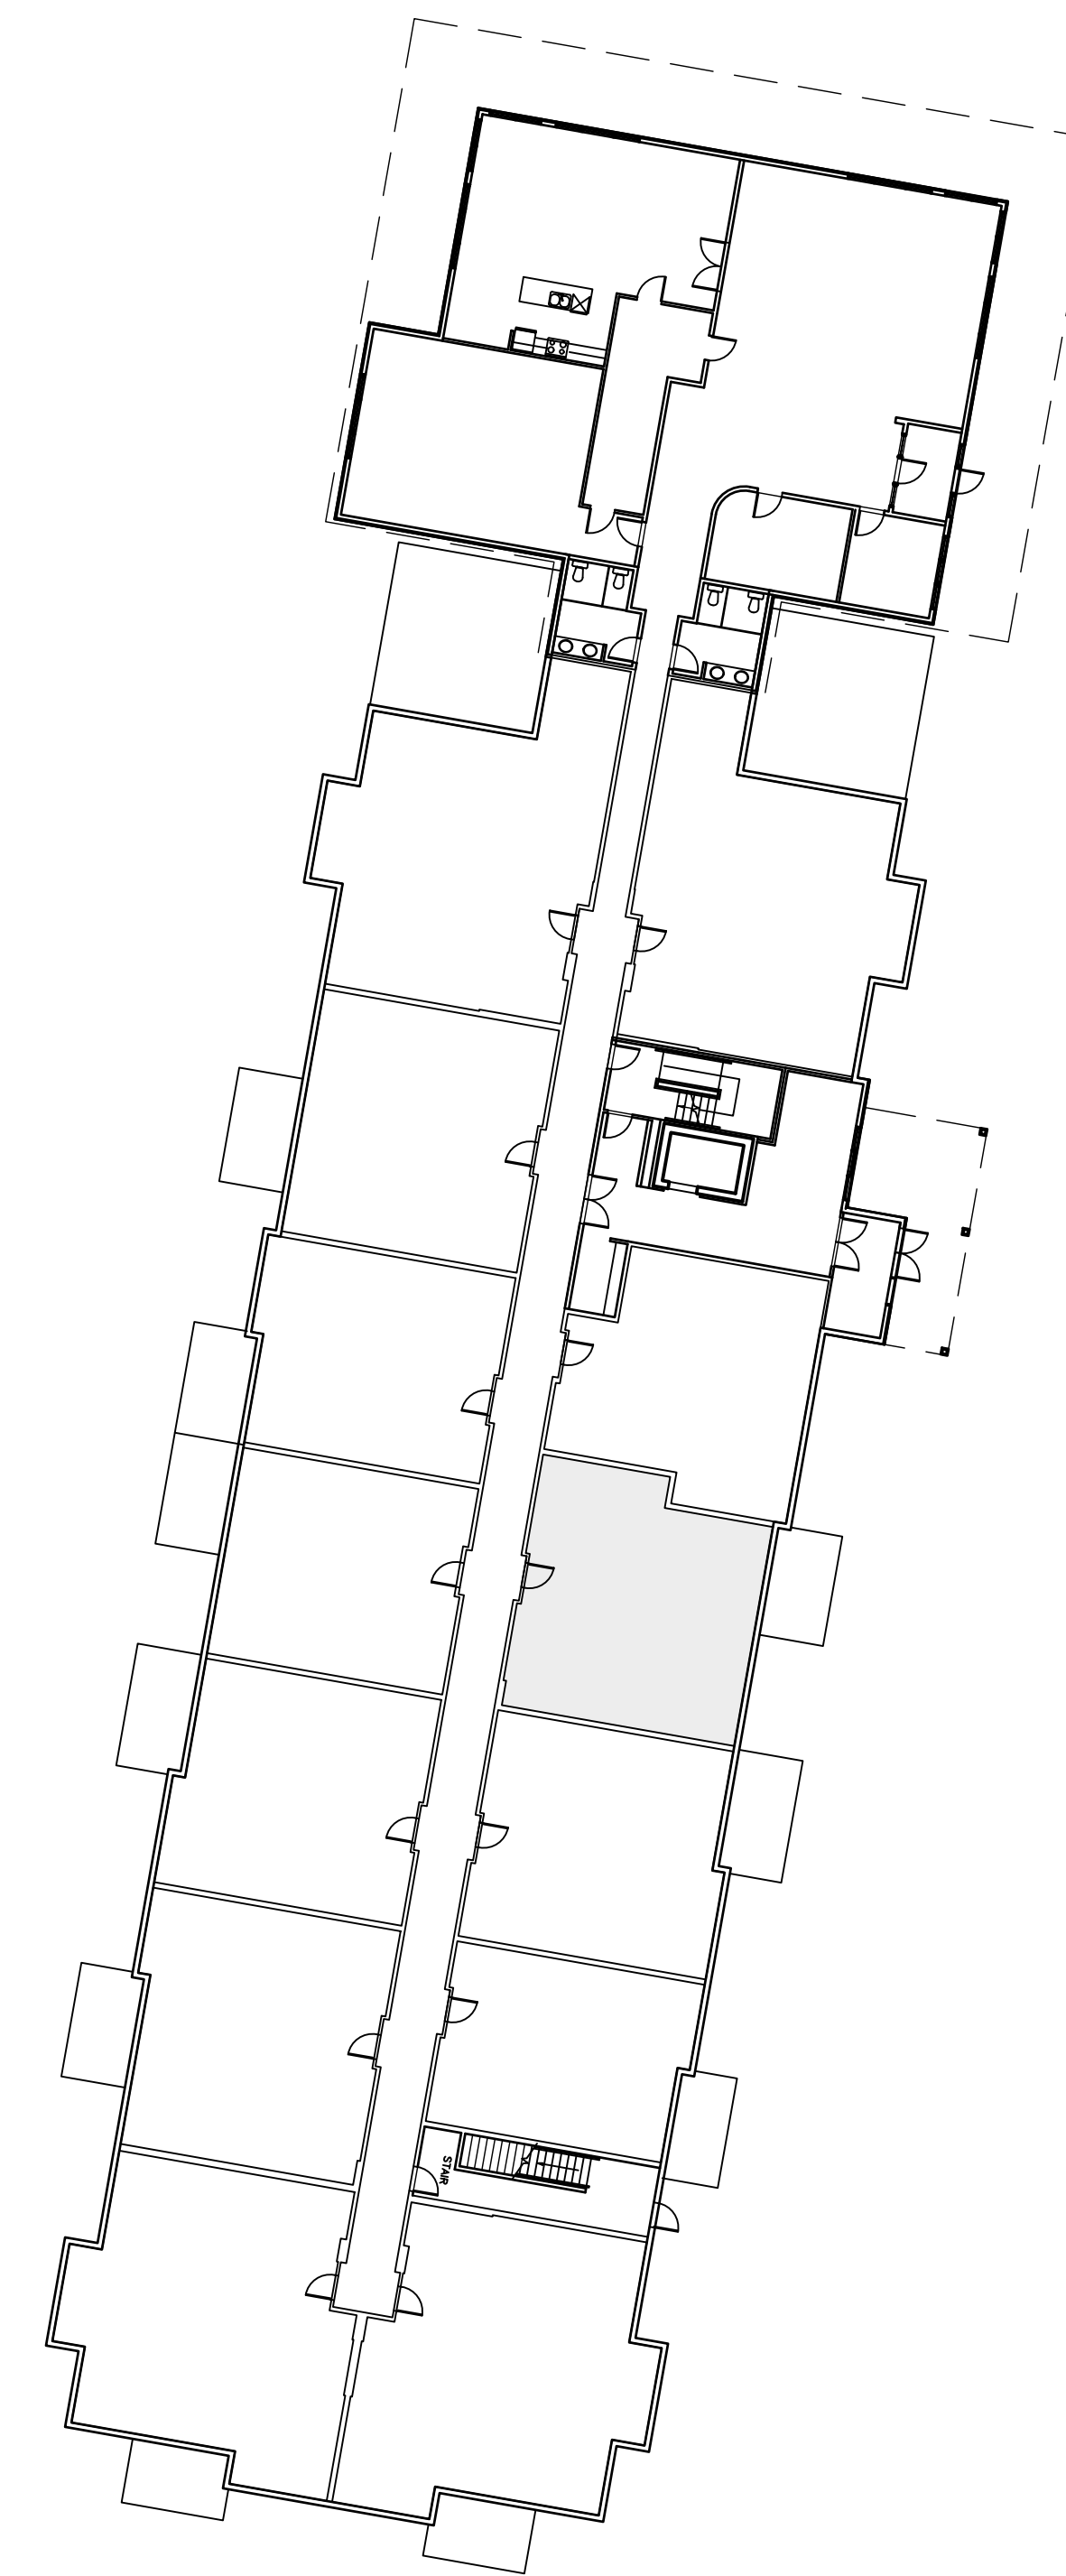

UNIT B1

1 BEDROOM, 1 BATHROOM

838 SQ.FT.

(+ BALCONY 104 SQ.FT.)

MAIN FLOOR (1ST)

BUILDING B