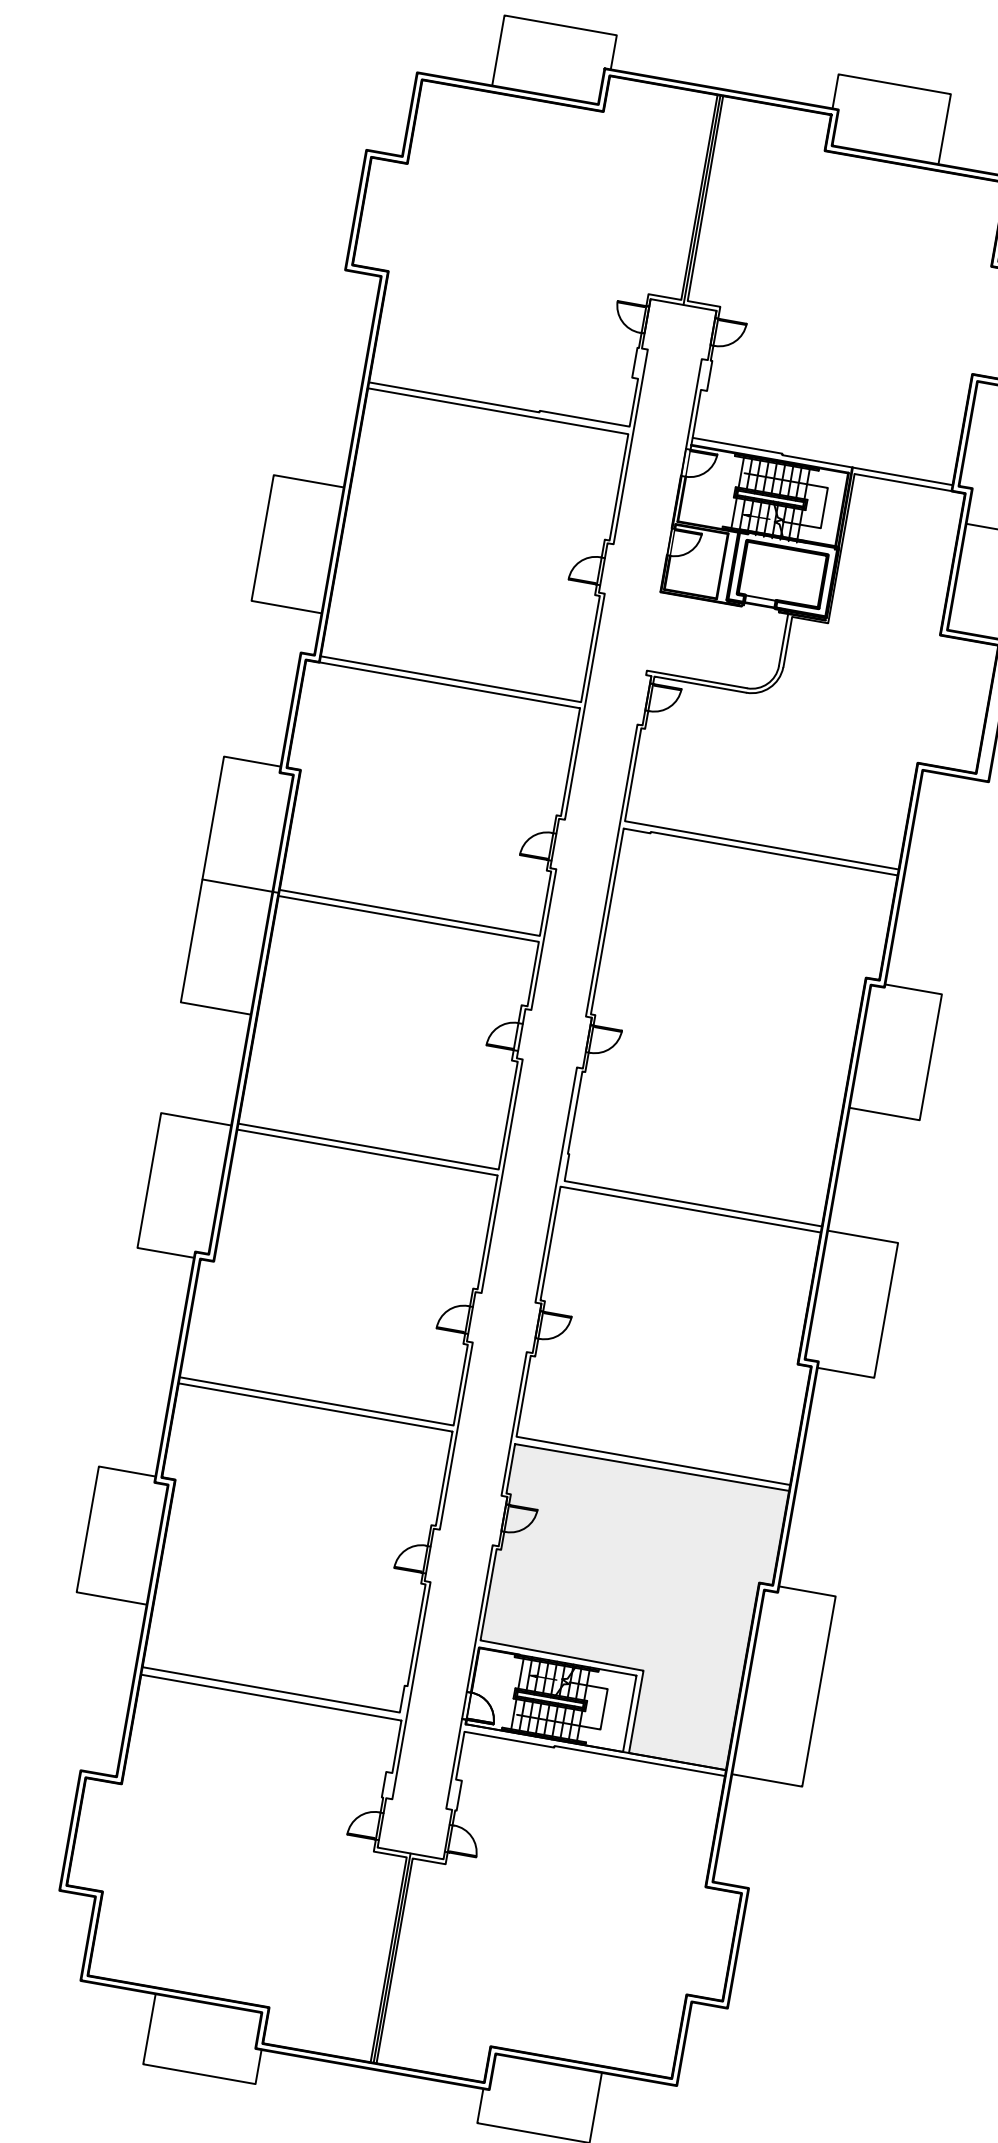

UNIT C

1 BEDROOM, 1 BATHROOM

755 SQ.FT.

(+ BALCONY 165 SQ.FT.)

TYPICAL FLOOR

BUILDING B