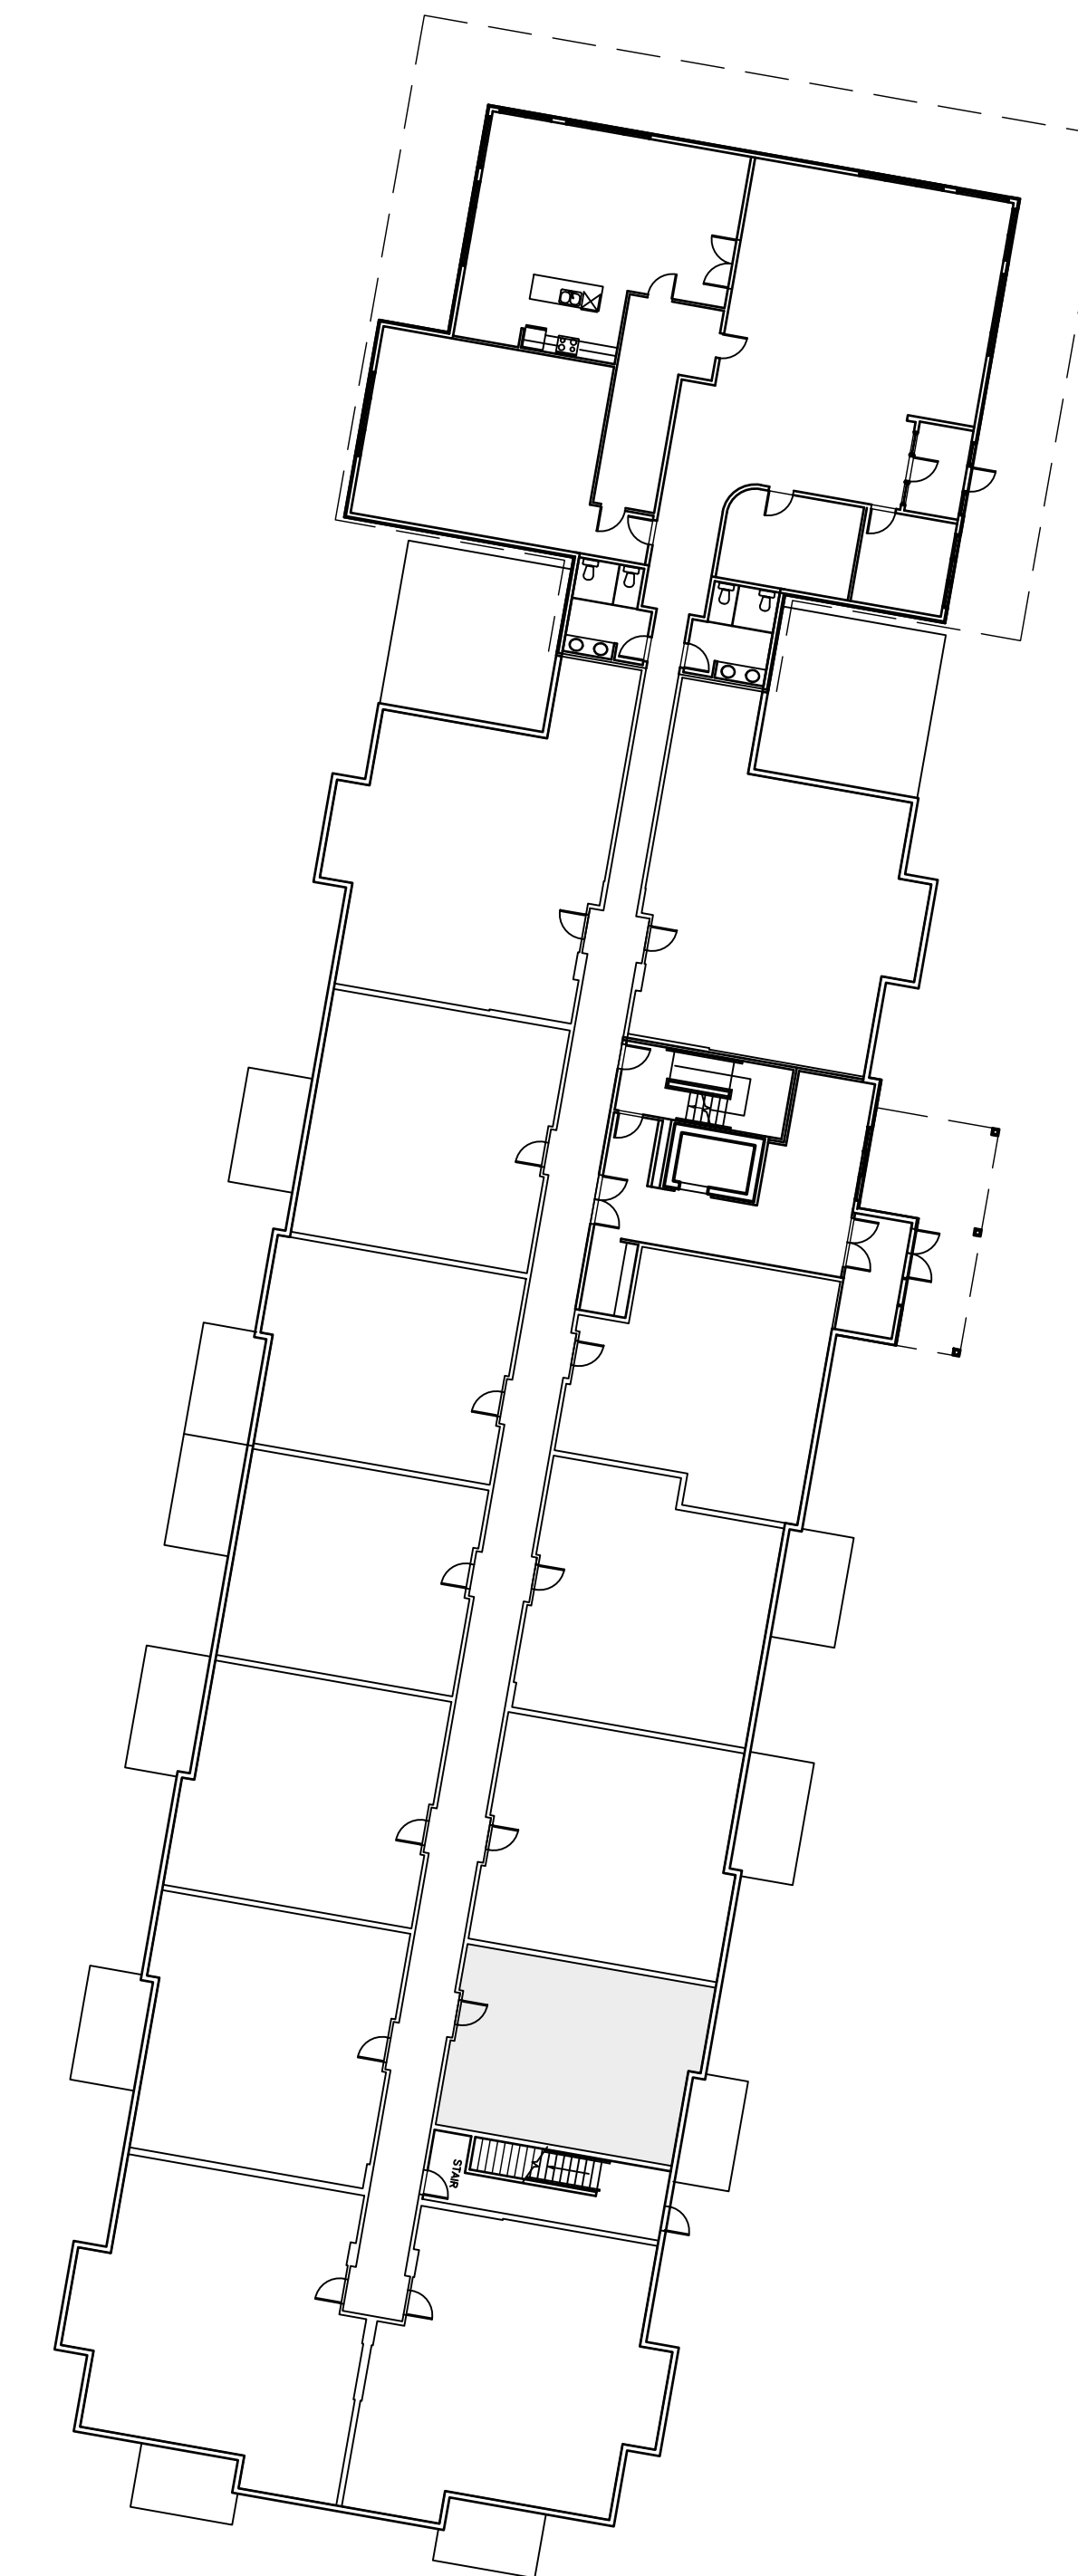

UNIT C1

1 BEDROOM, 1 BATHROOM

655 SQ.FT.

(+ BALCONY 85 SQ.FT.)

MAIN FLOOR (1ST)

BUILDING B