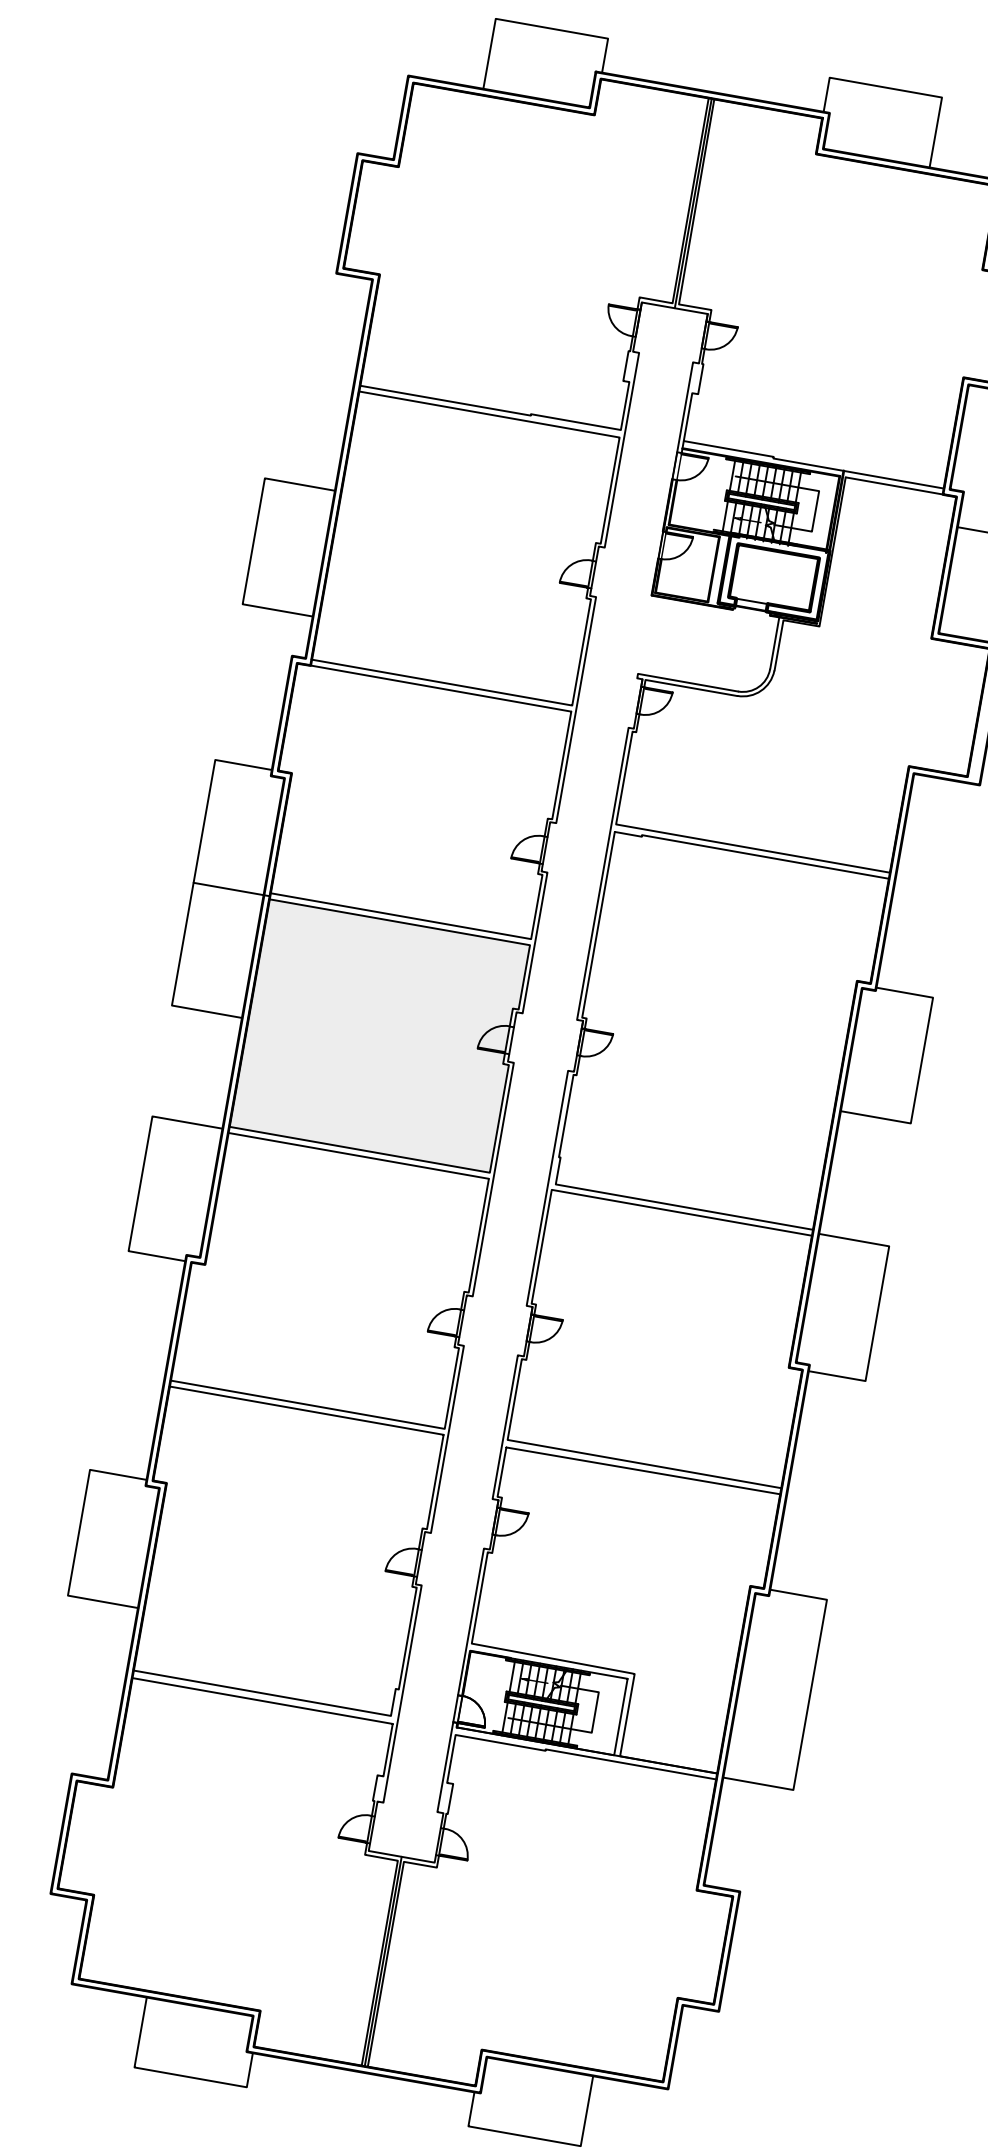

UNIT H

1 BEDROOM, 1 BATHROOM, 1 HALF-BATHROOM

731 SQ.FT.

(+ BALCONY 107 SQ.FT.)

TYPICAL FLOOR
BUILDING B