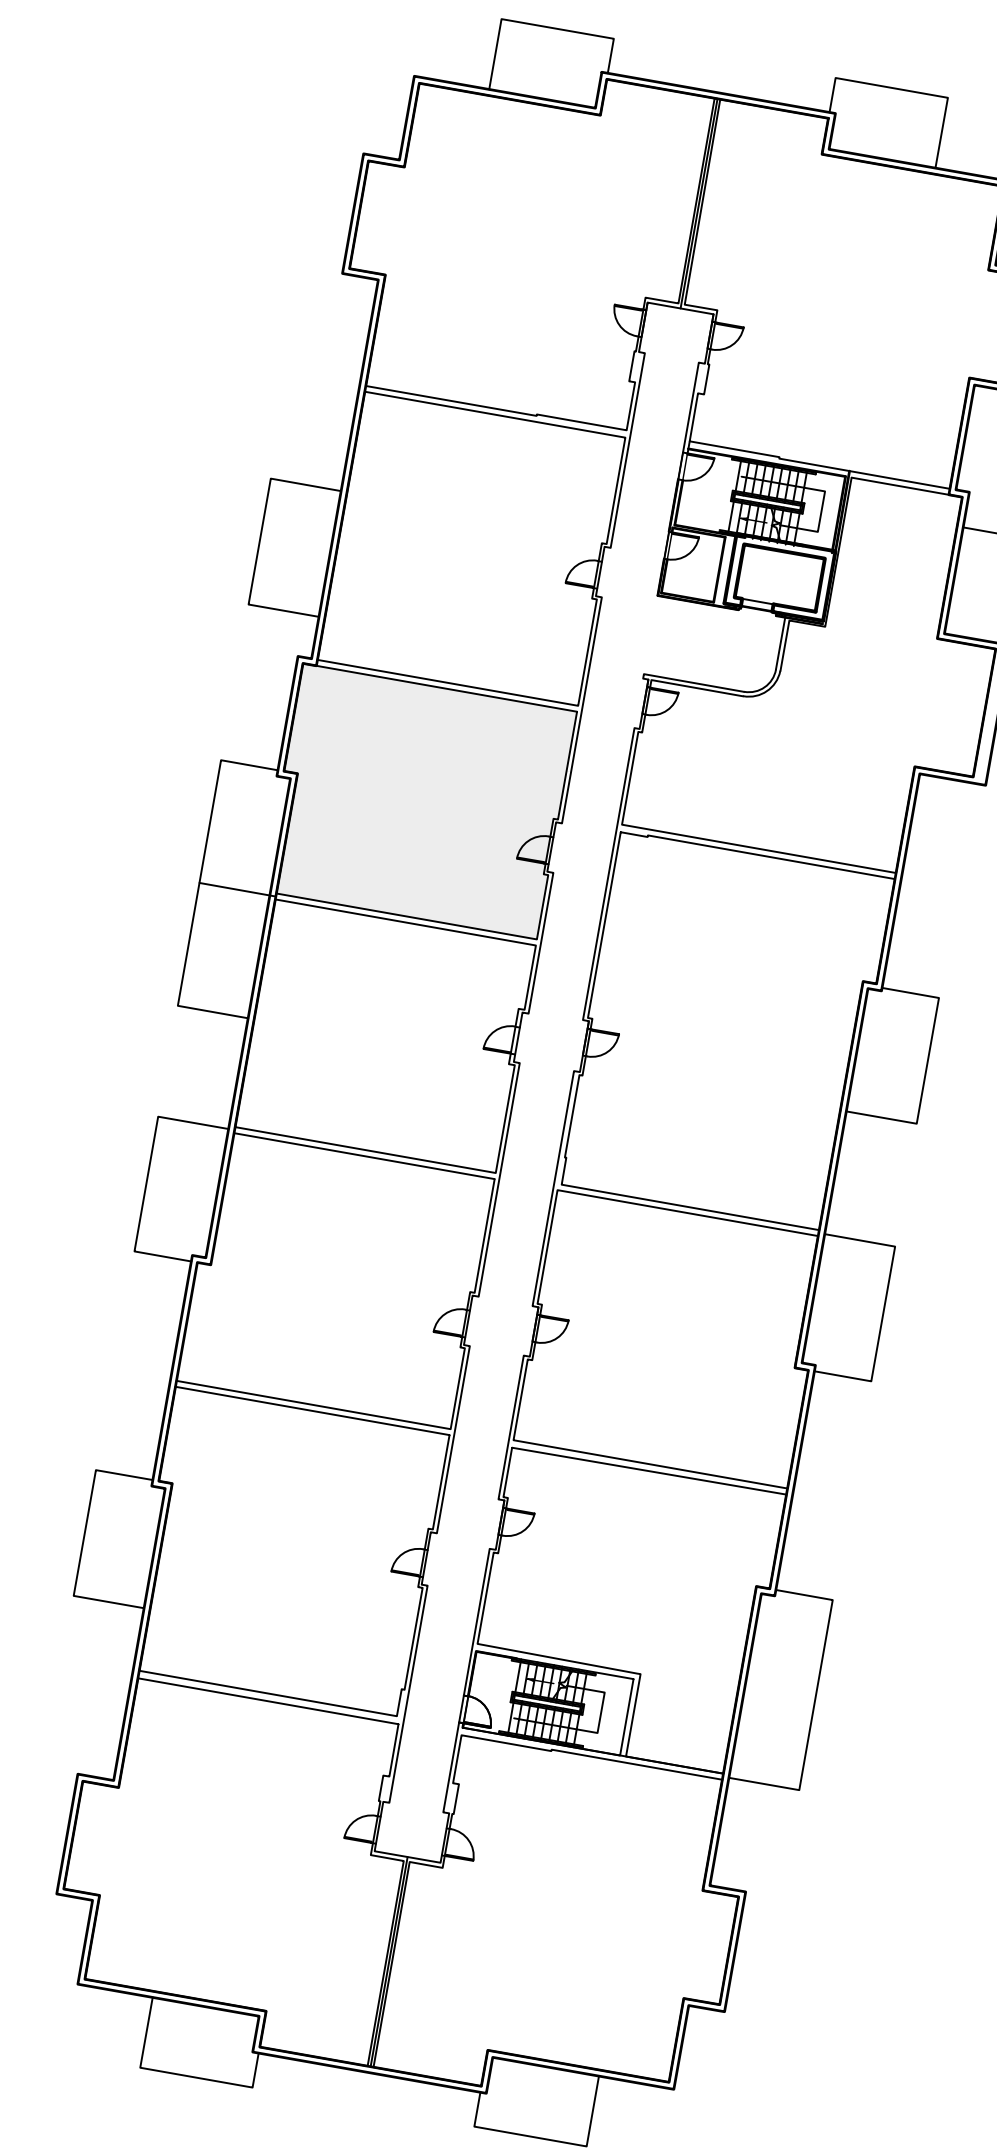

UNIT H1

1 BEDROOM, 1 BATHROOM, 1 HALF-BATHROOM

761 SQ.FT.

(+ BALCONY 107 SQ.FT.)

TYPICAL FLOOR
BUILDING B