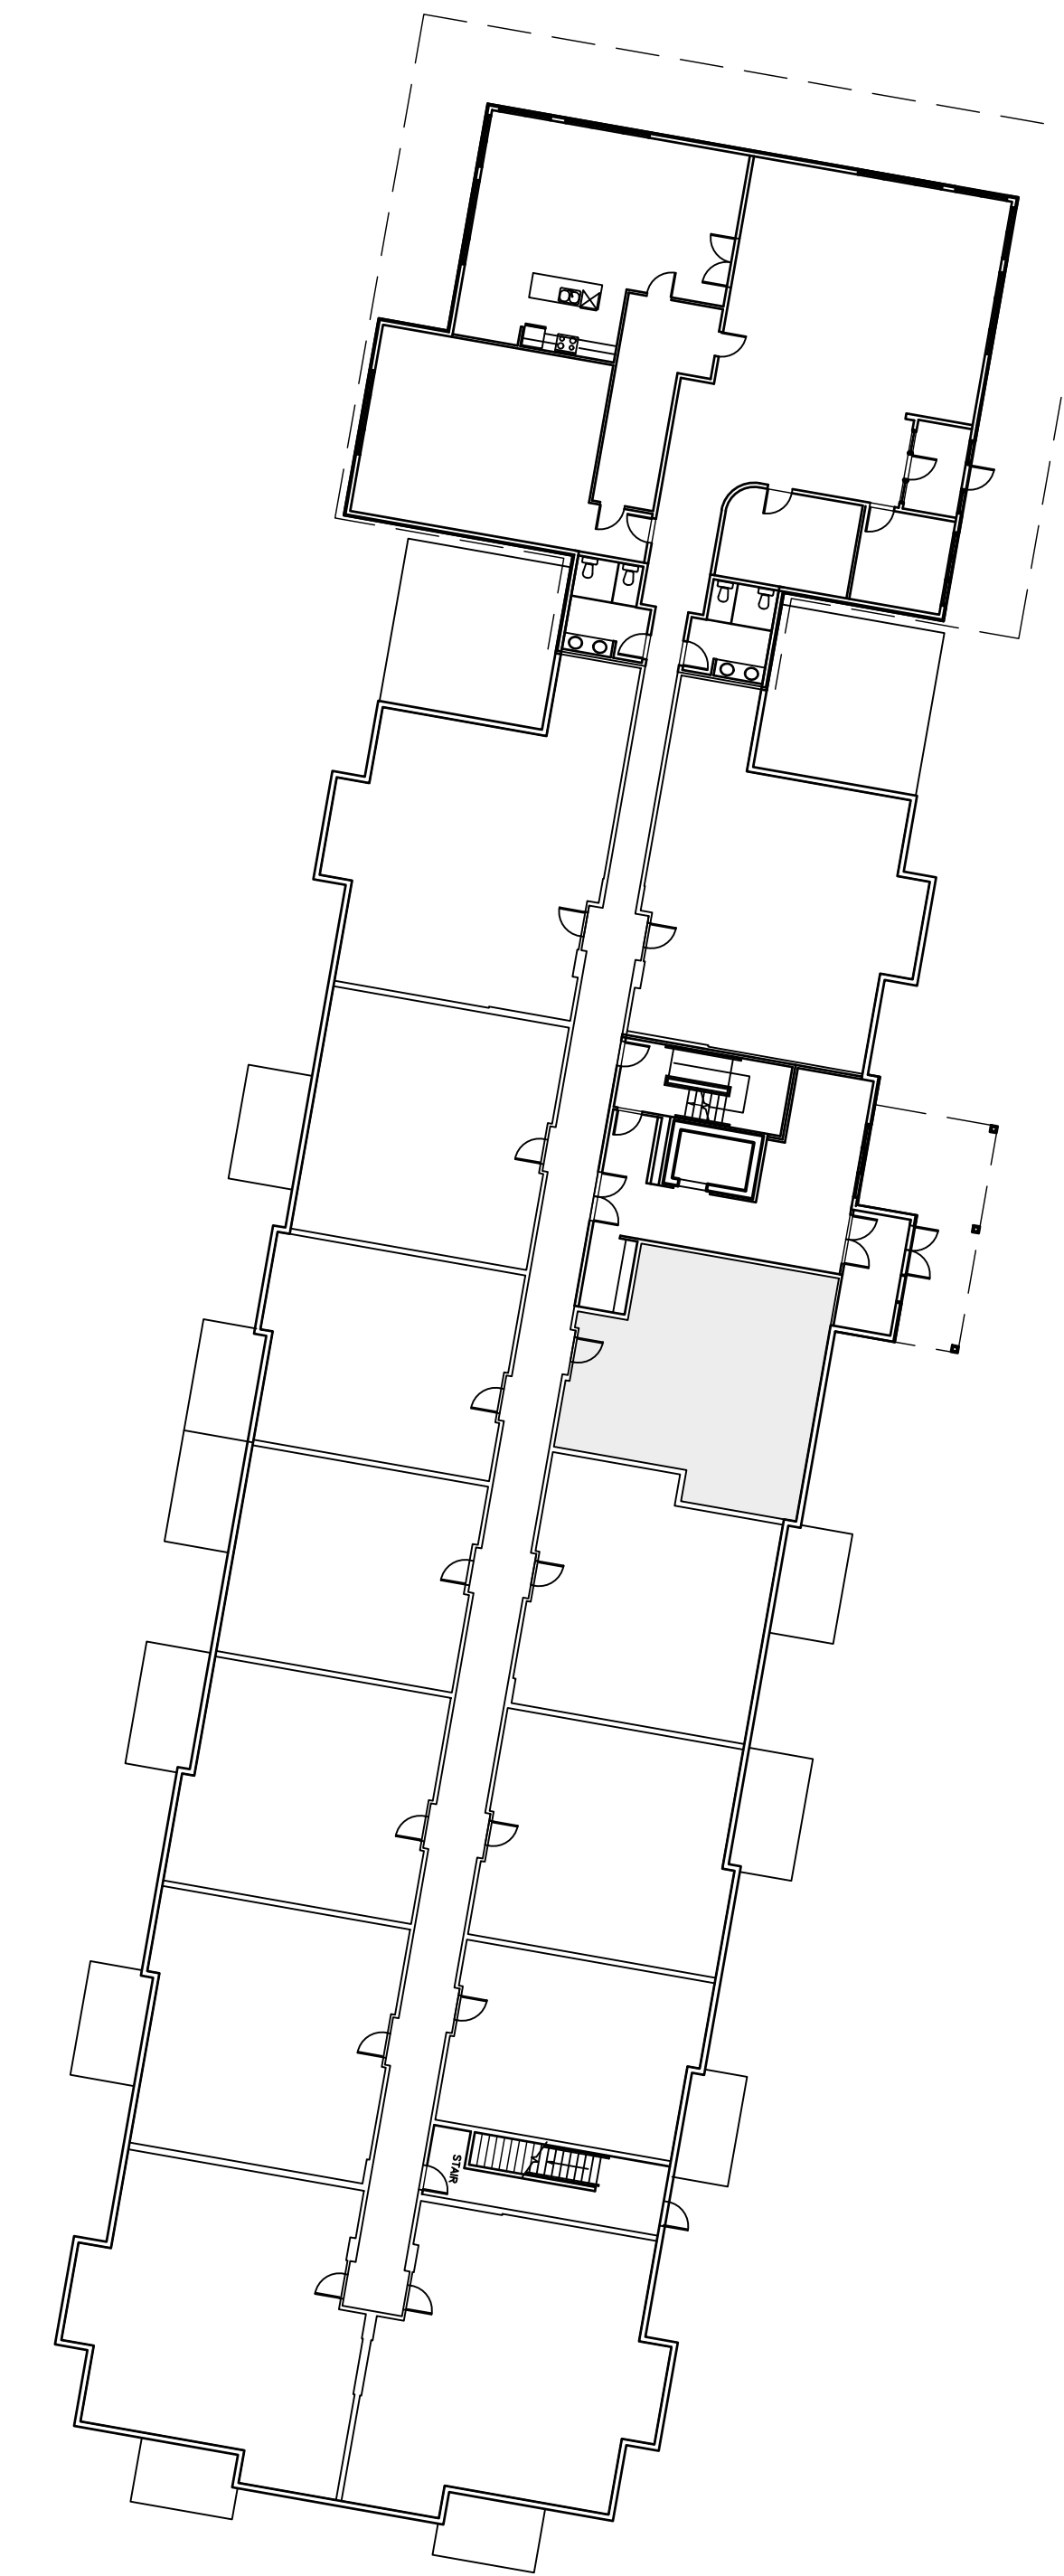

UNIT J

1 BEDROOM, 1 BATHROOM

788 SQ.FT.

MAIN FLOOR (1ST)

BUILDING B