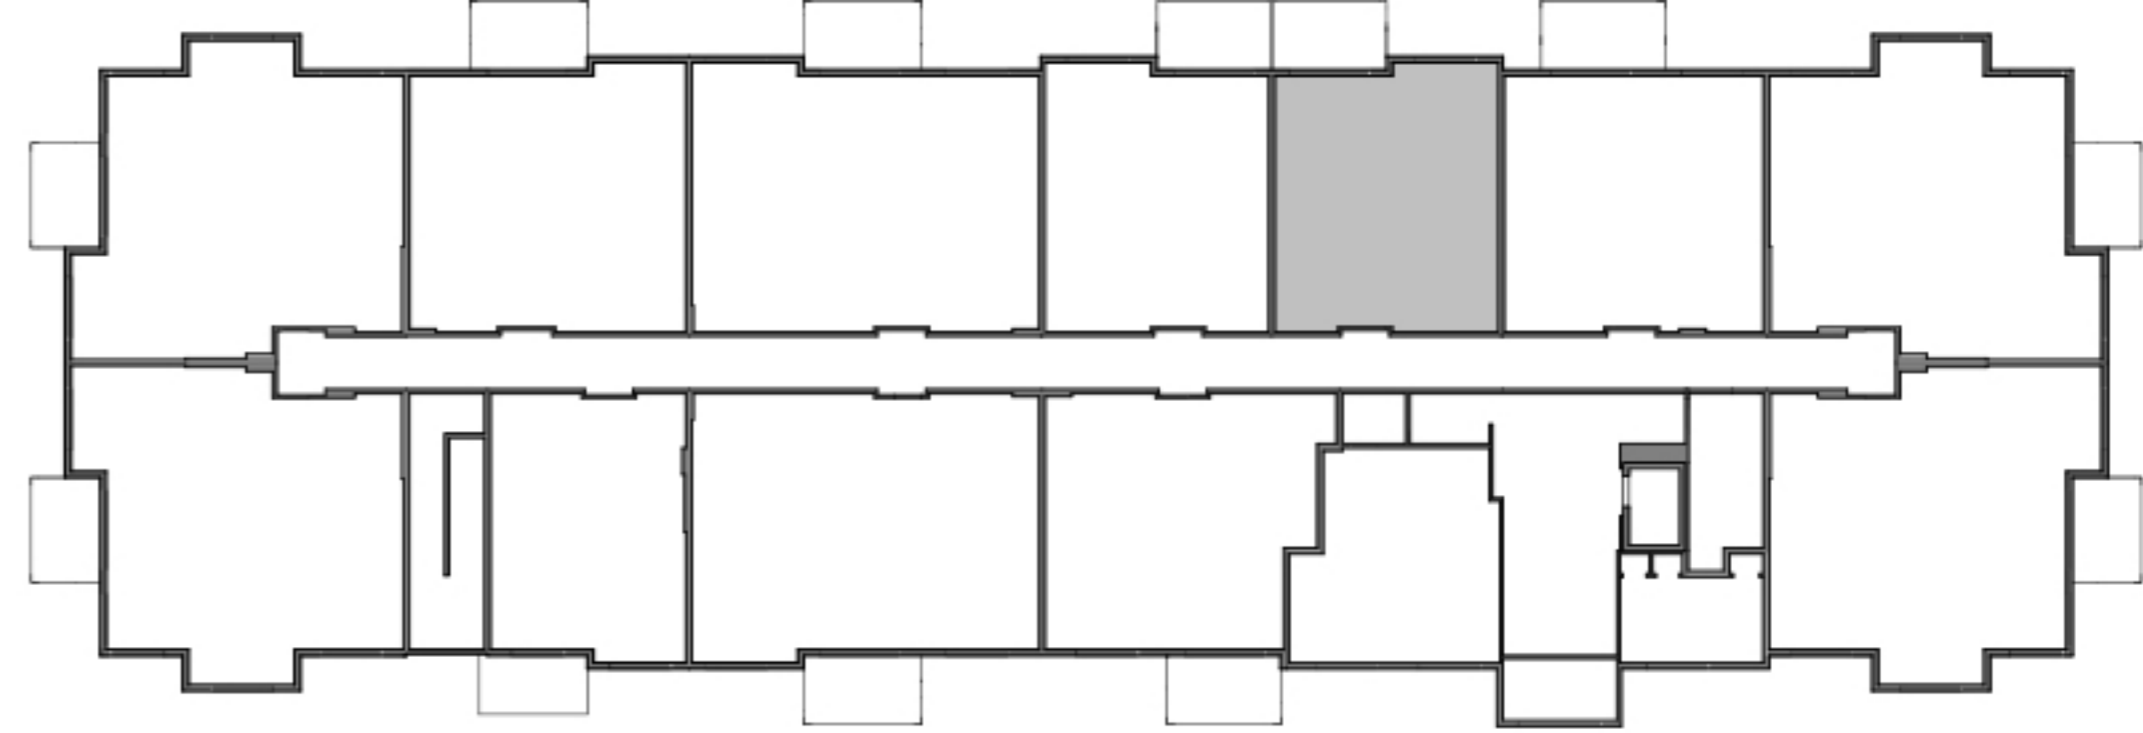

**UNIT H**  
**1 BEDROOM, 1.5 BATHROOM**  
**761 SQFT**  
**(+ BALCONY 107 SQFT)**

TYPICAL FLOOR PLAN  
 BUILDING 'C'