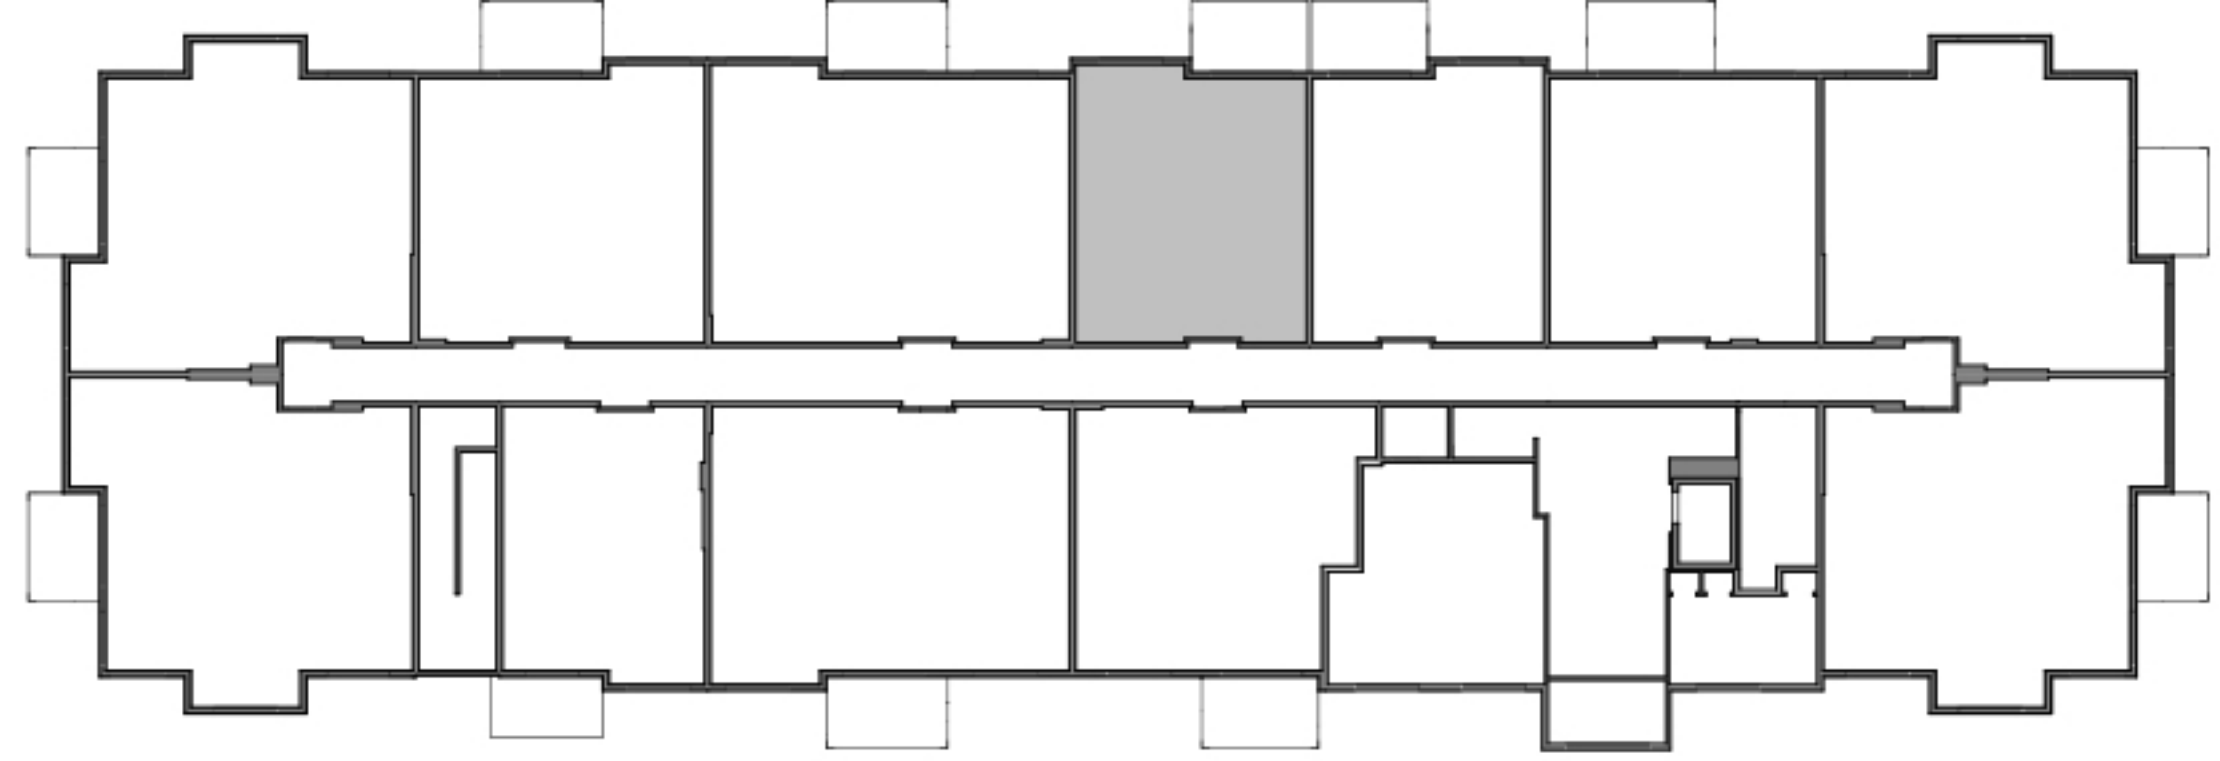

**UNIT H1**  
**1 BEDROOM, 1.5 BATHROOM**  
**761 SQFT**  
**(+ BALCONY 107 SQFT)**

TYPICAL FLOOR PLAN  
 BUILDING 'C'